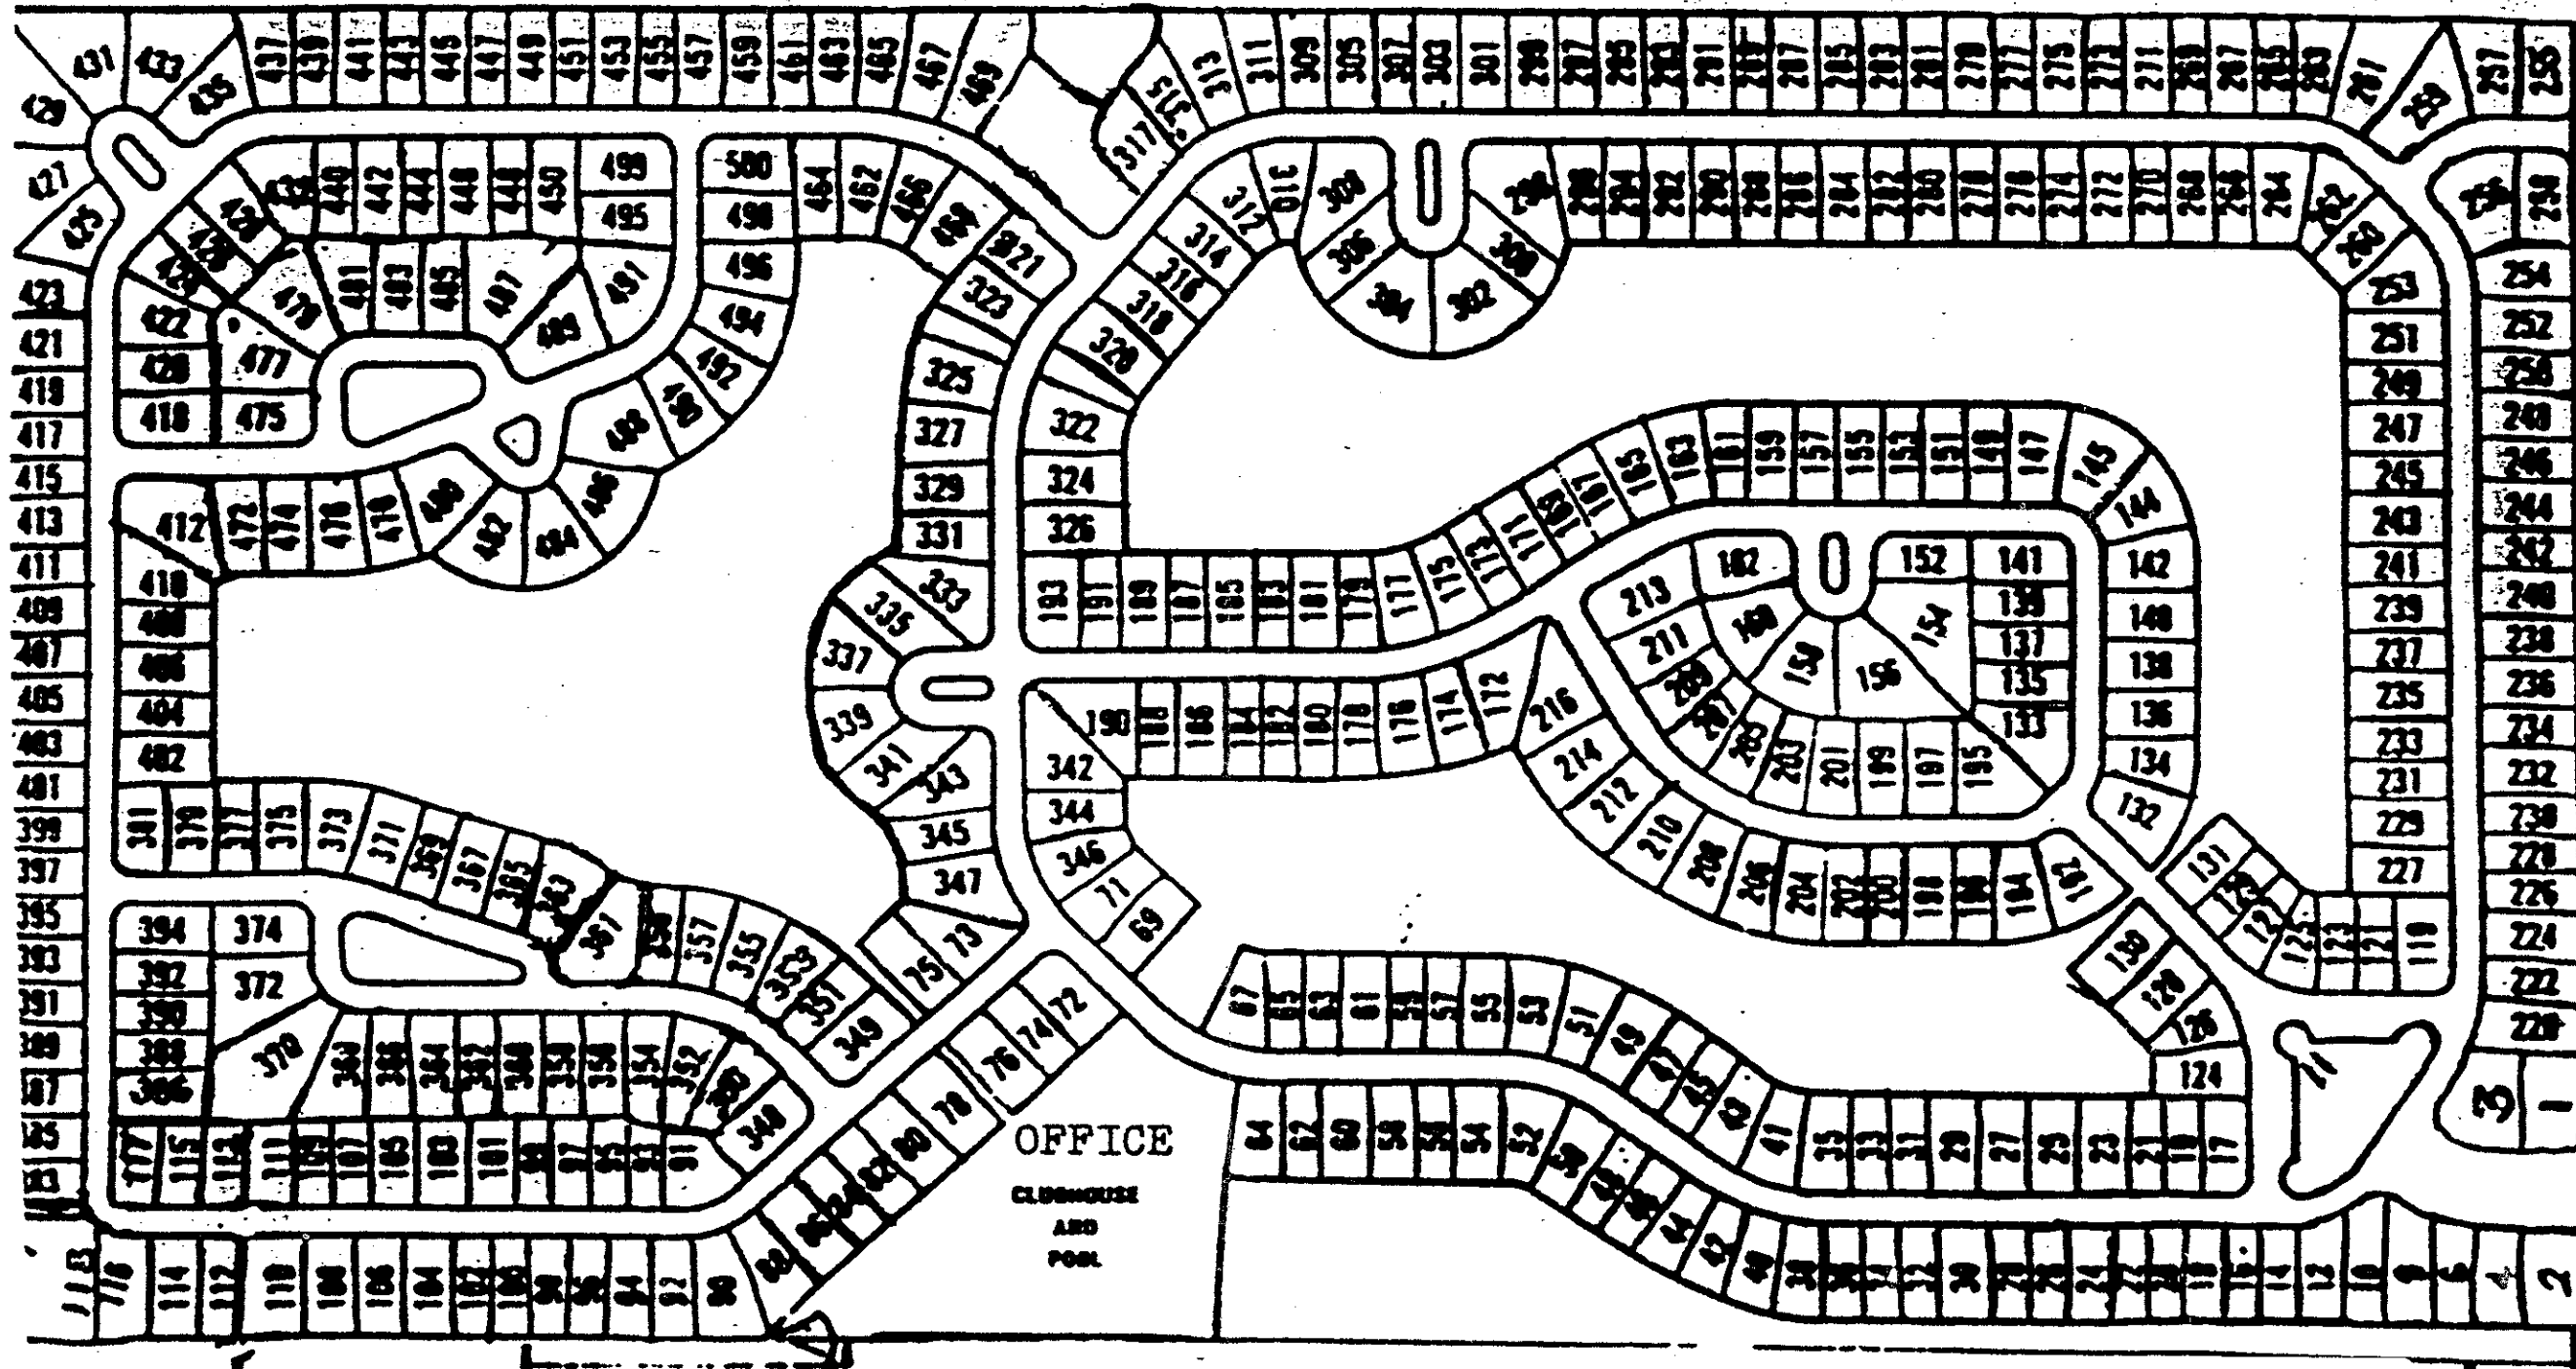

Okeechobee BLVD.

OFFICE  
CLUBHOUSE  
AND  
POOL

Belvedere Road

mh0030.igr  
MEADOWBROOK MHP

SEE FILE FOR LOT DIMENSIONS

1531 N. Drexel Road W. Palm Bch. Fla.

33417

MEADOWBROOK MHP

2